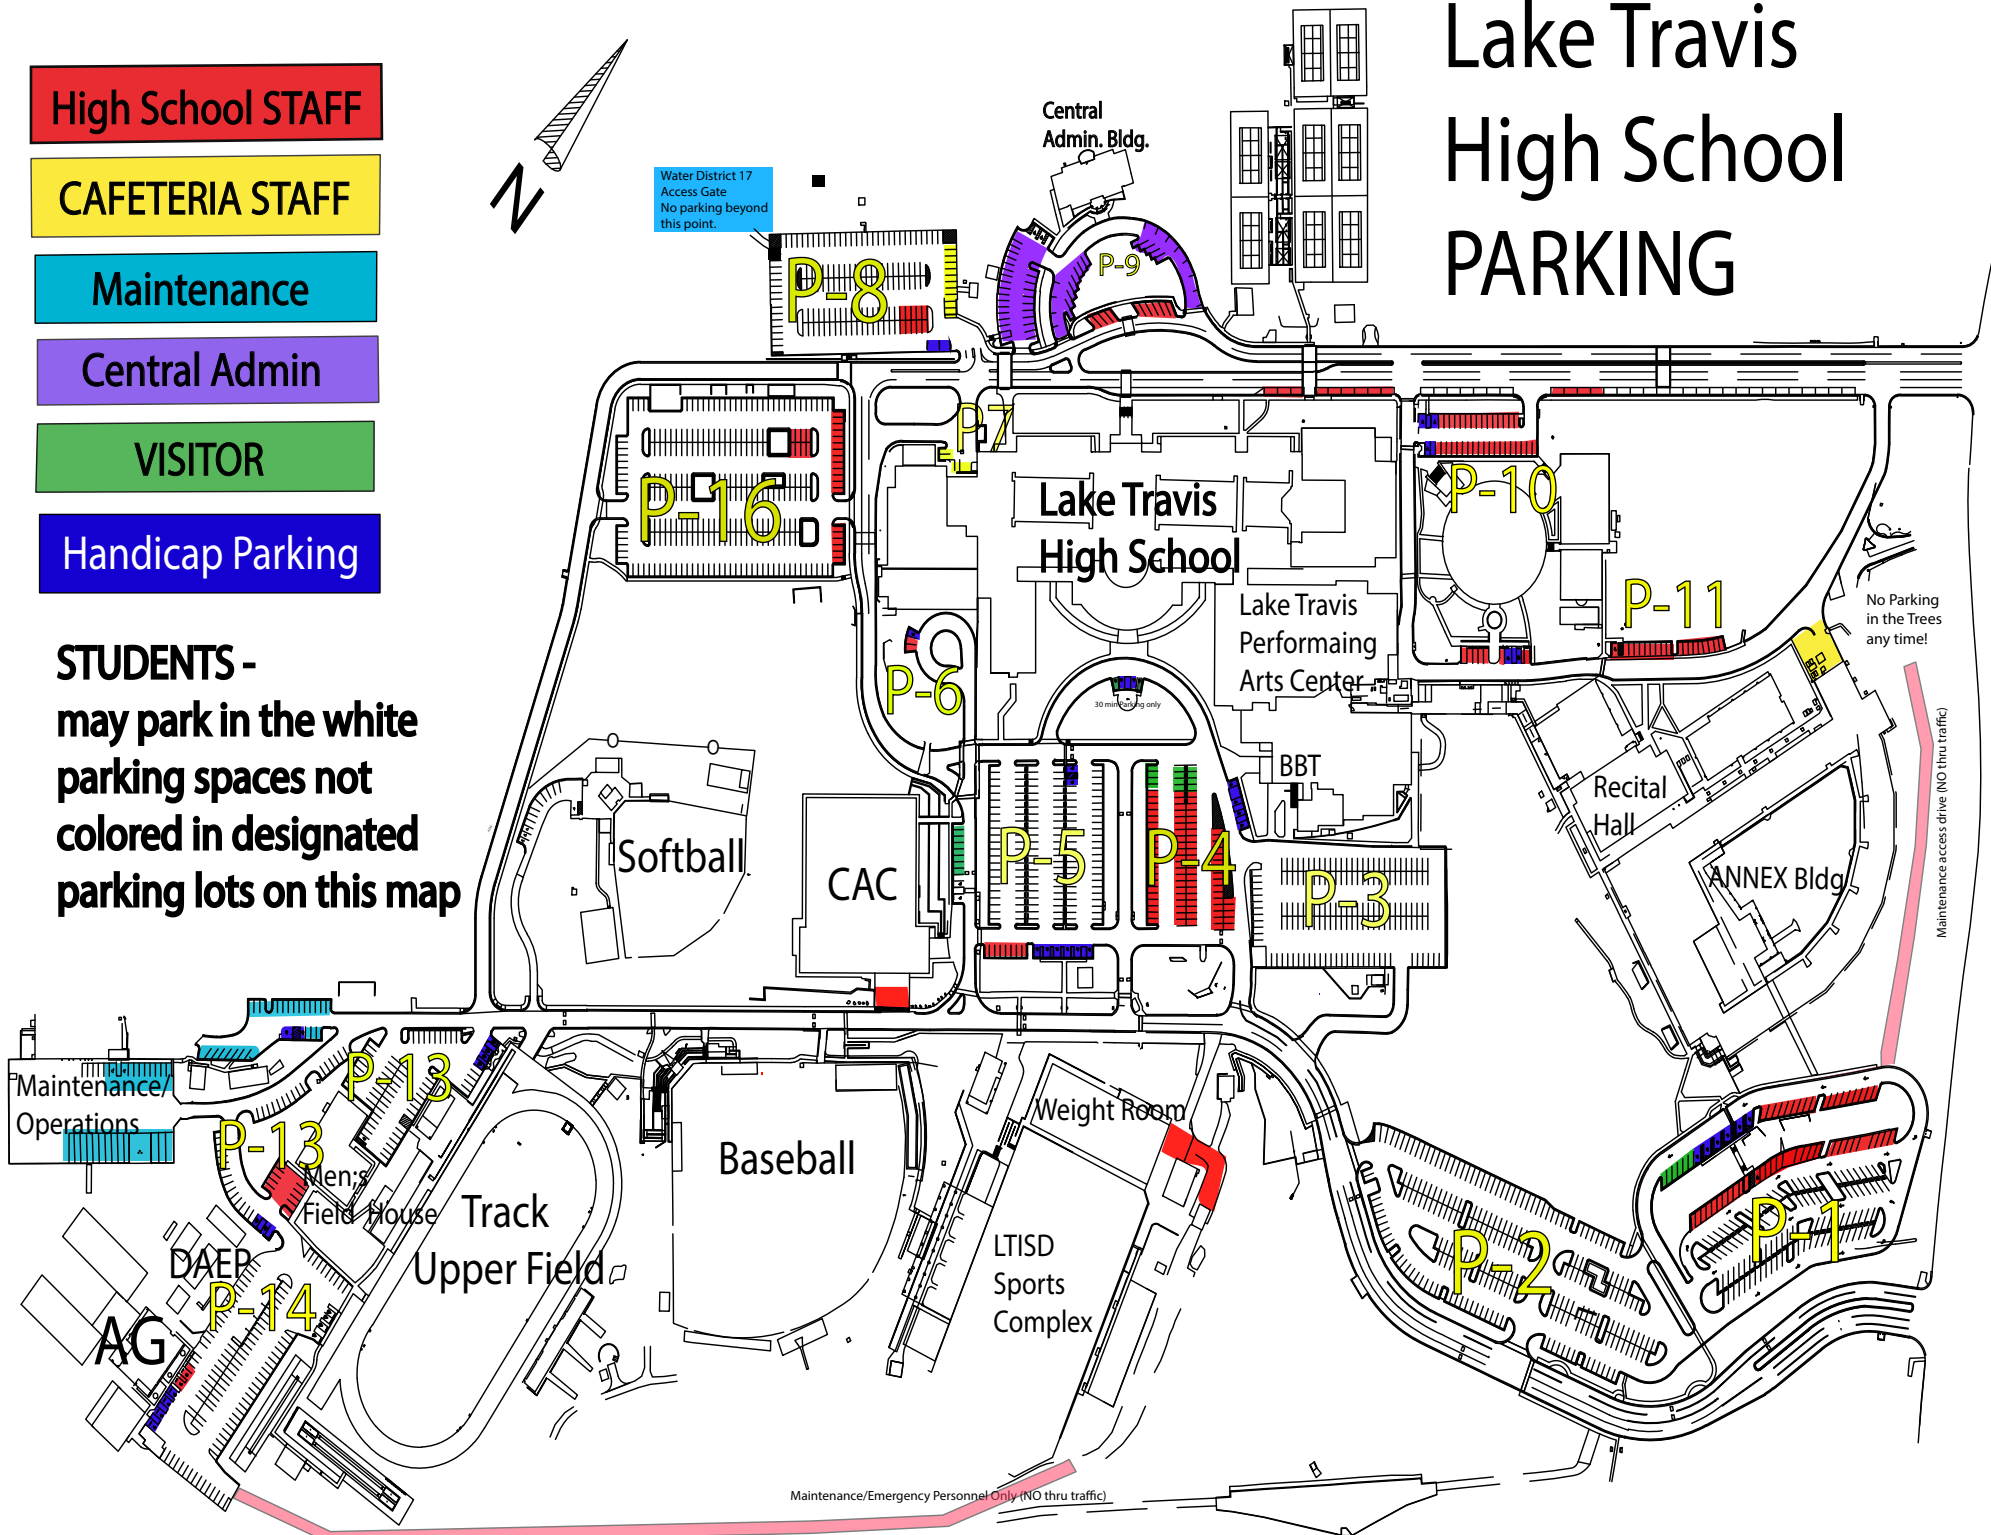

# Lake Travis High School PARKING

High School STAFF

CAFETERIA STAFF

Maintenance

Central Admin

VISITOR

Handicap Parking

Water District 17  
Access Gate  
No parking beyond  
this point.

**STUDENTS -  
may park in the white  
parking spaces not  
colored in designated  
parking lots on this map**

No Parking  
in the Trees  
any time!

RR 620 South

Maintenance Emergency Dr. Only (NO thru traffic)