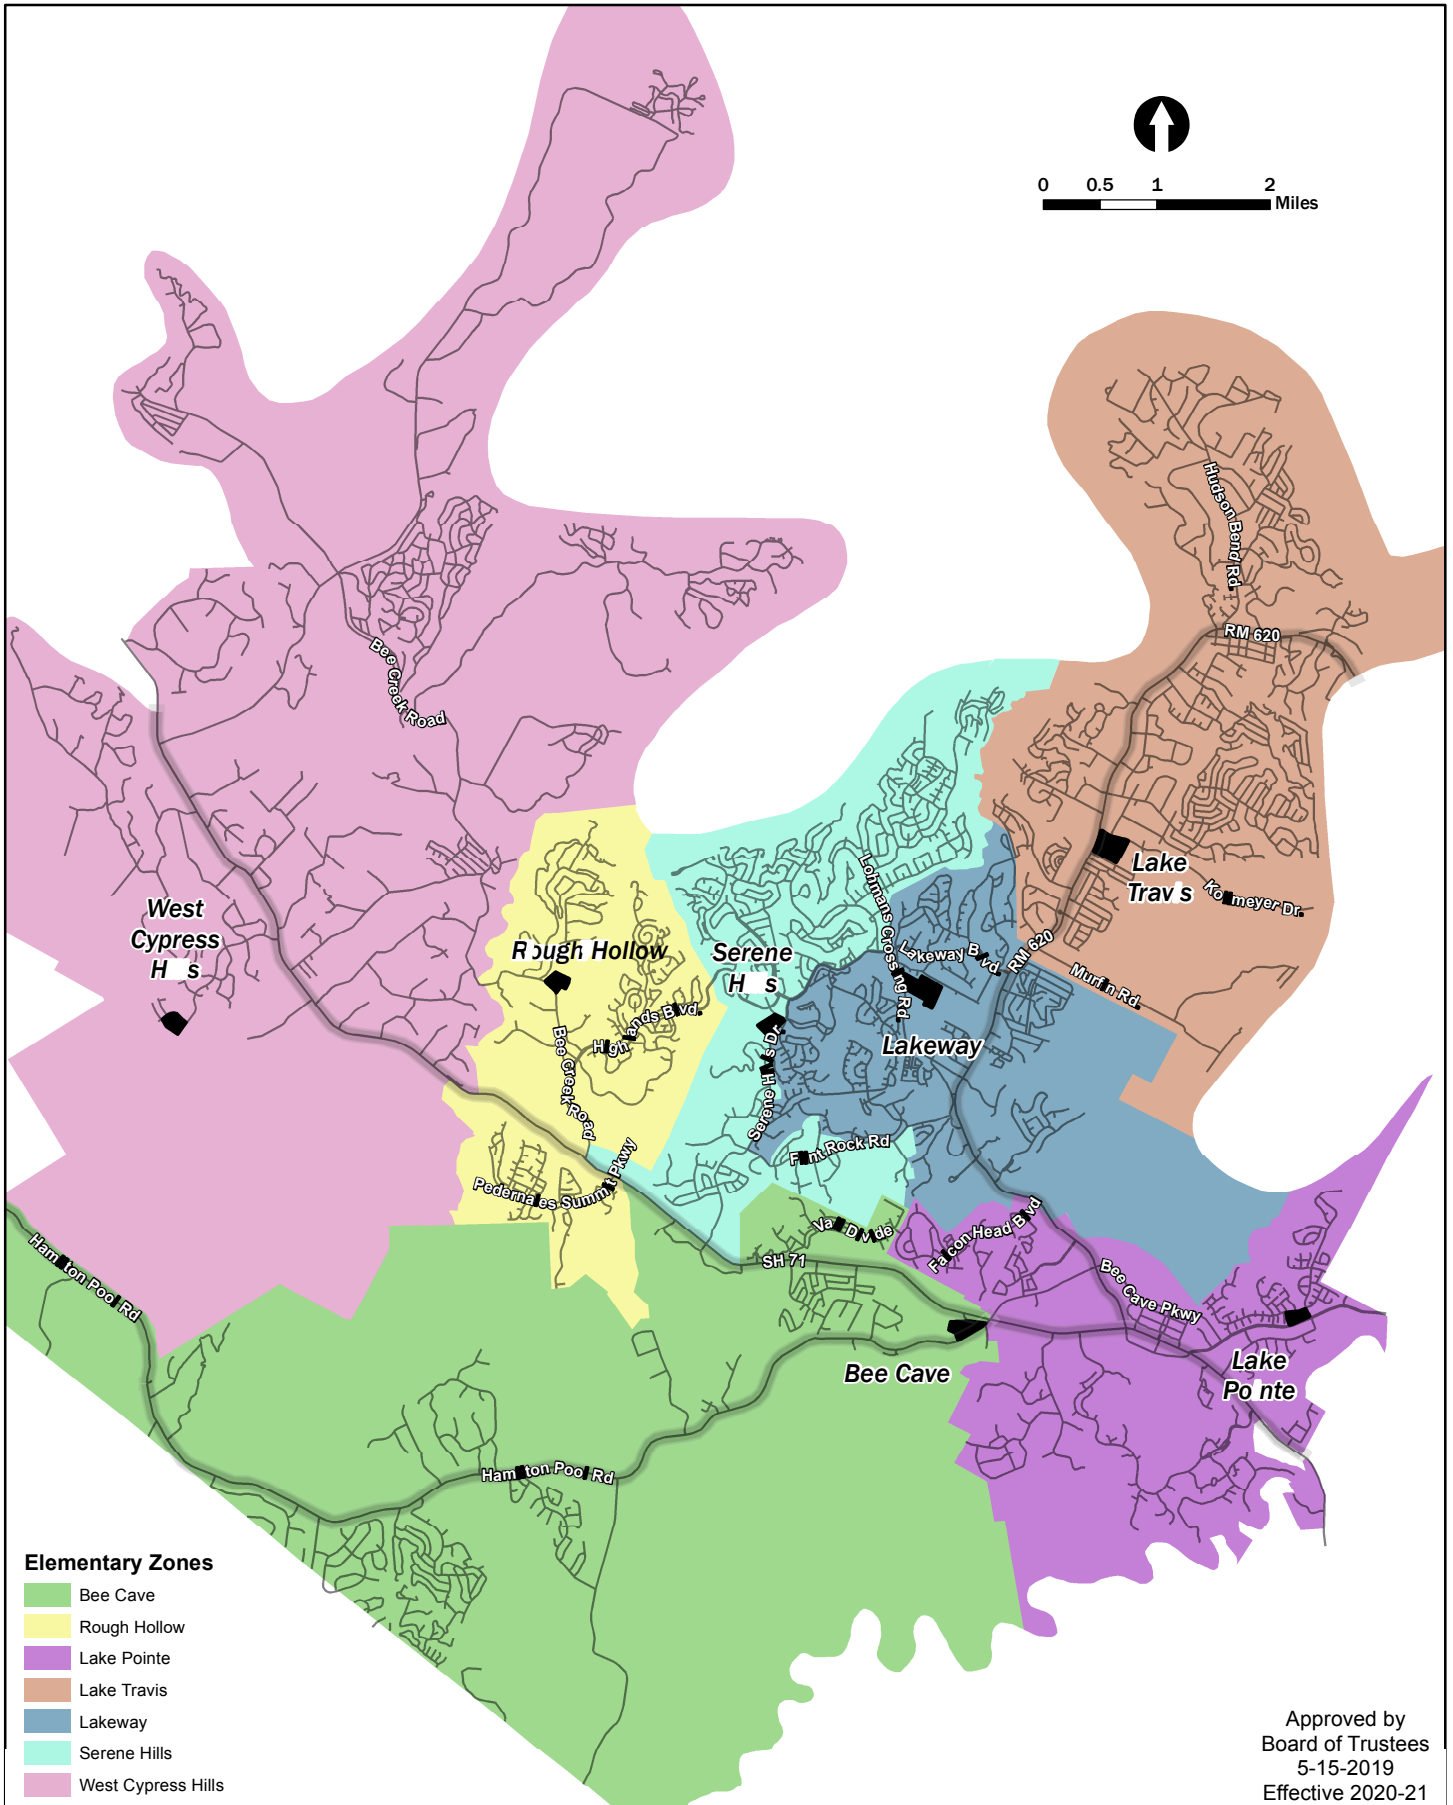

Elementary School Attendance Zones

Lake Travis I.S.D.

Elementary Zones

- Bee Cave
- Rough Hollow
- Lake Pointe
- Lake Travis
- Lakeway
- Serene Hills
- West Cypress Hills

Approved by
Board of Trustees
5-15-2019
Effective 2020-21