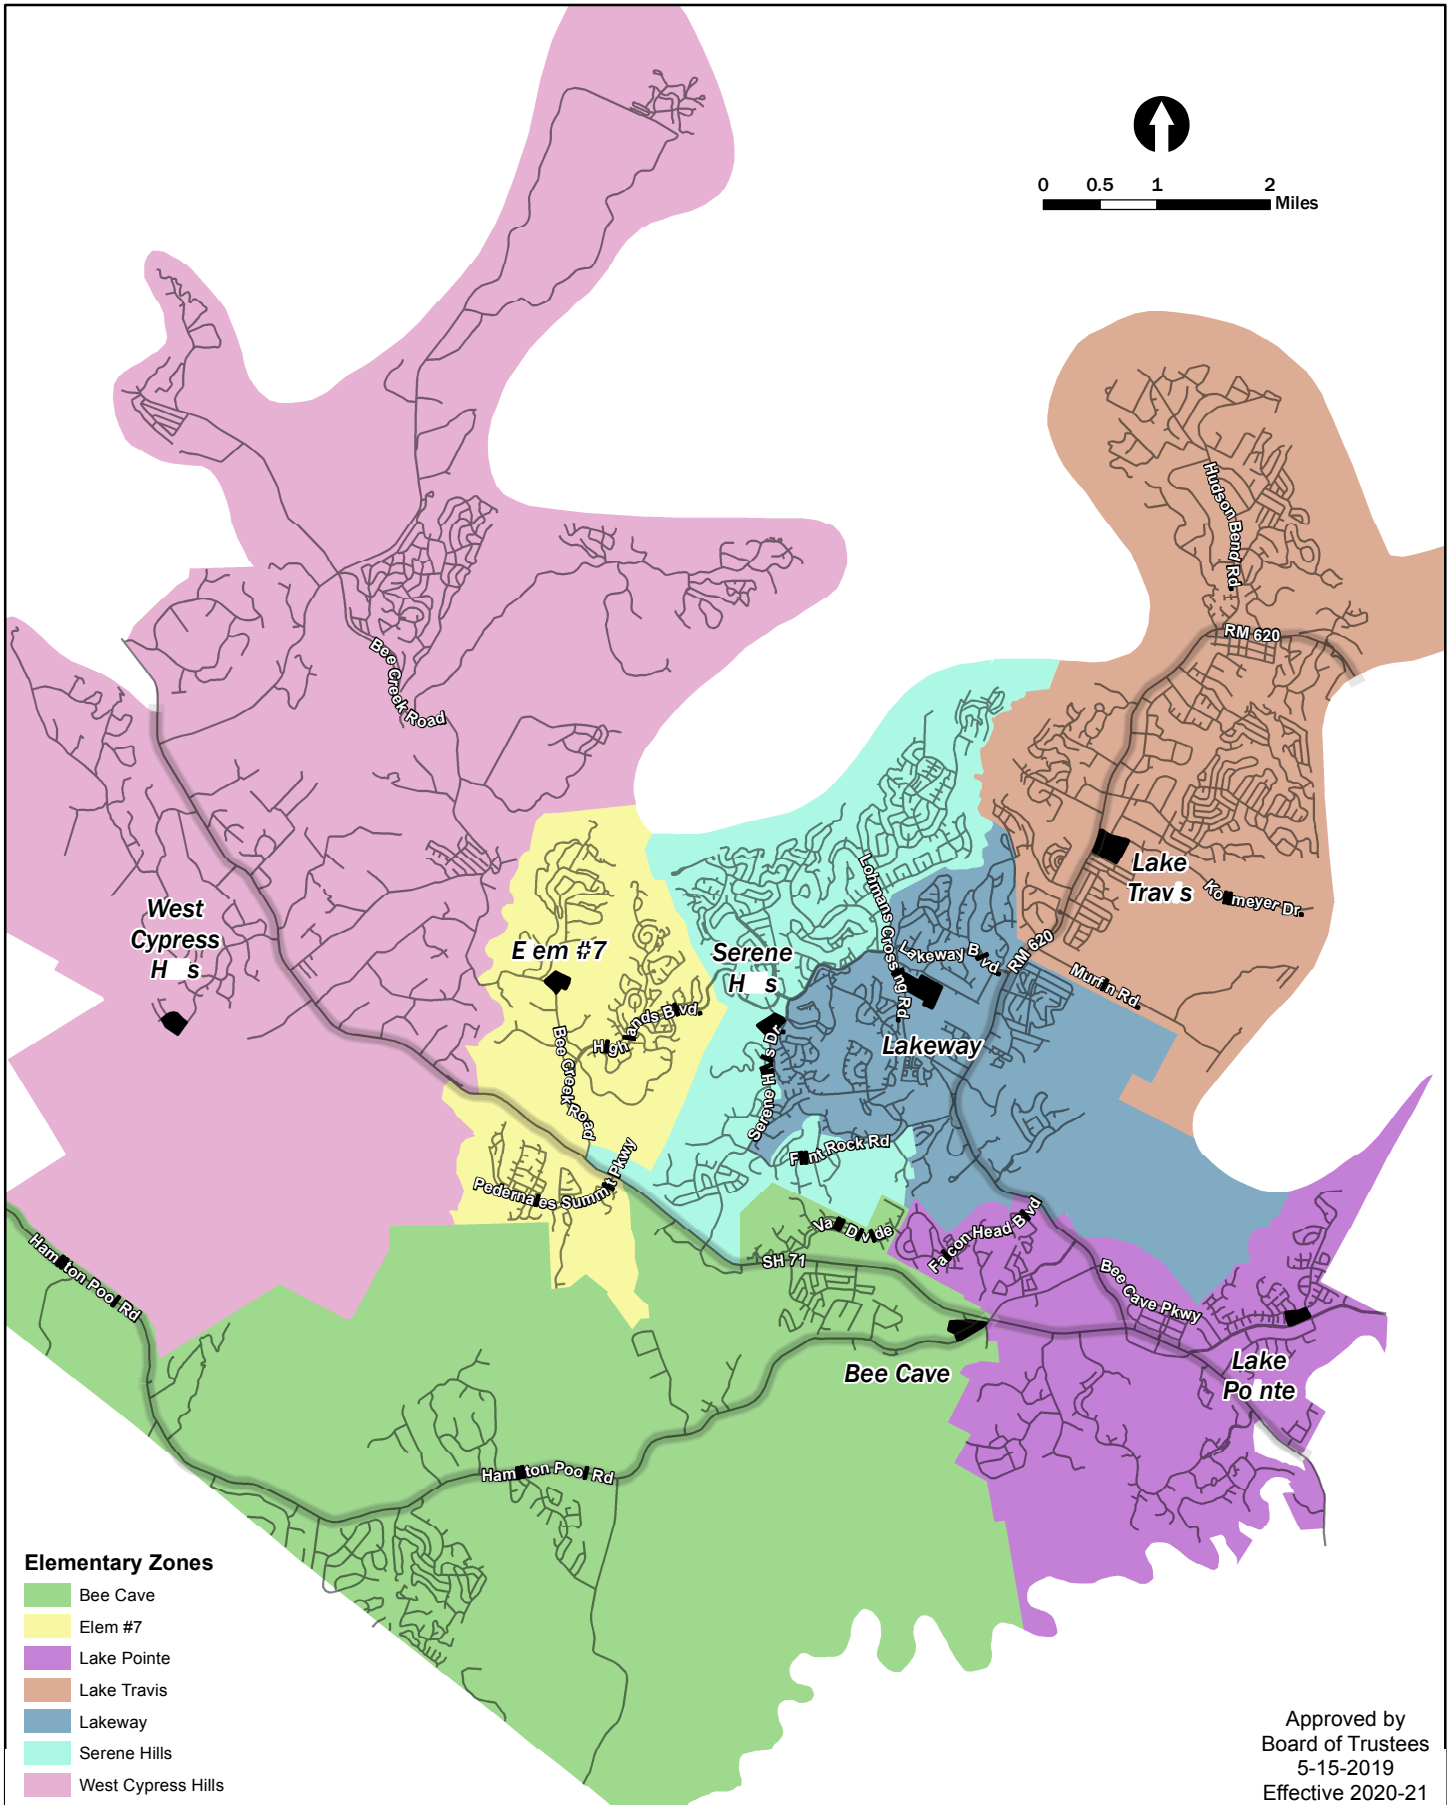

Elementary School Attendance Zones

Lake Travis I.S.D.

Approved by
Board of Trustees
5-15-2019
Effective 2020-21