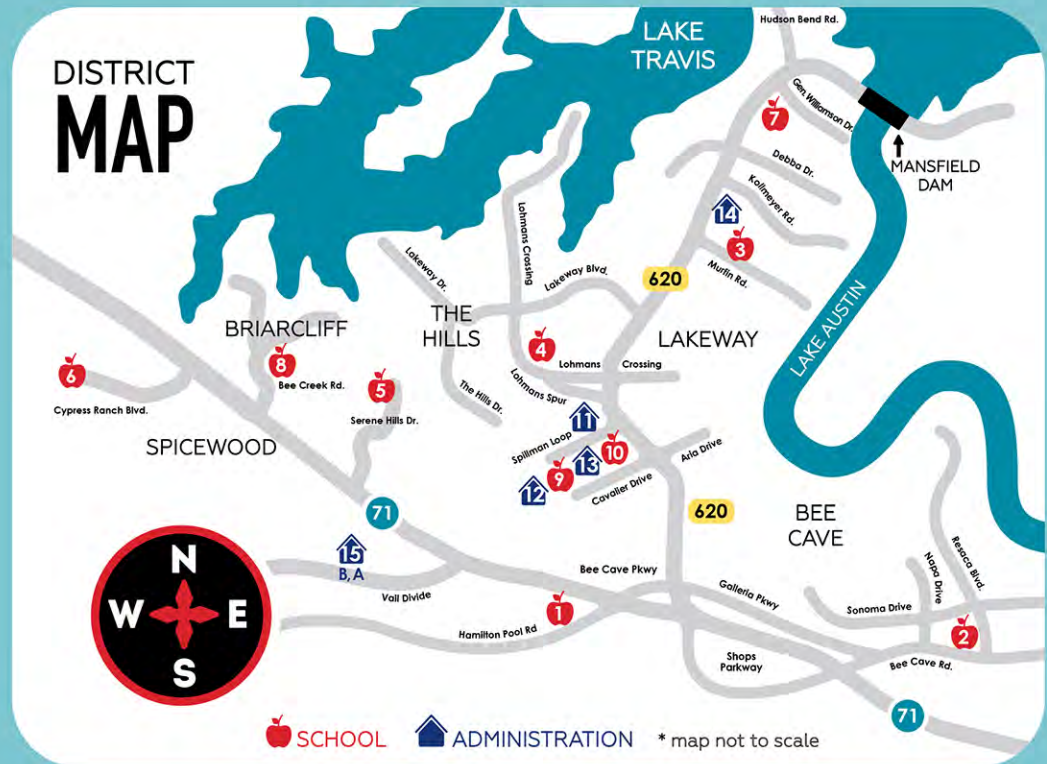

# 2017 | 2018

**1. BEE CAVE ELEMENTARY SCHOOL**

14300 Hamilton Pool Road  
Austin, TX 78738  
(512) 533-6250

**2. LAKE POINTE ELEMENTARY SCHOOL**

11801 Sonoma Drive  
Austin, TX 78738  
(512) 533-6500

**3. LAKE TRAVIS ELEMENTARY SCHOOL**